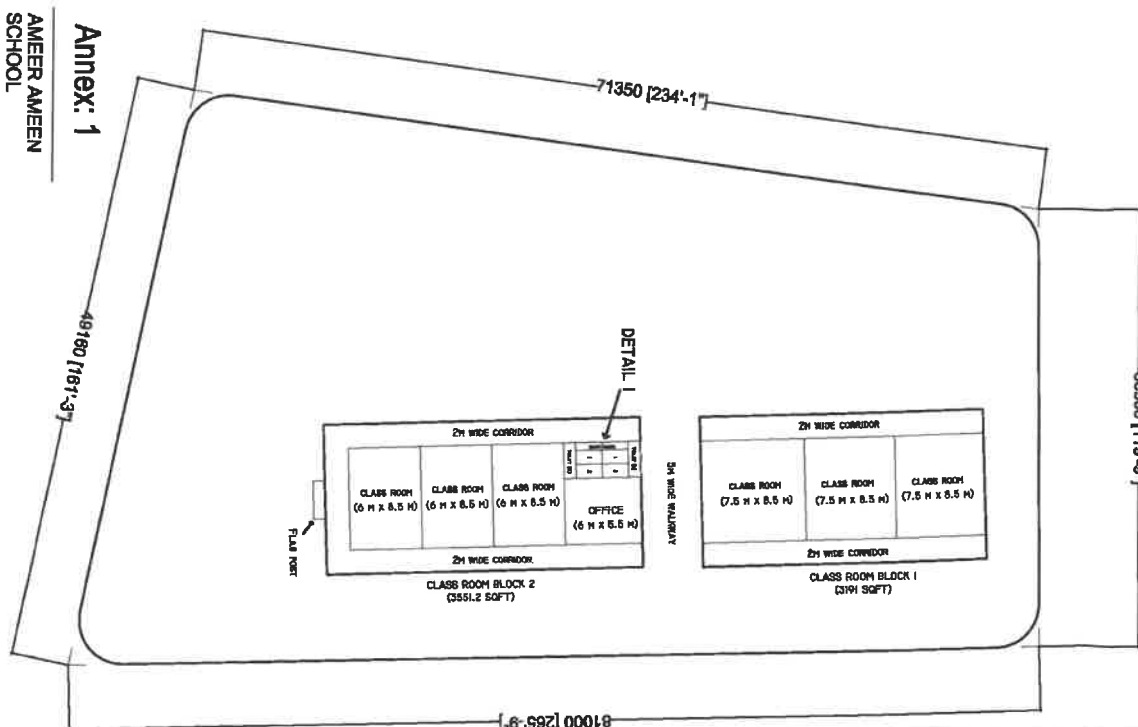

# 1

Annex: 1

AMEER AMEEN  
SCHOOL

D23106721

Total plot area: 3215 SQM  
(34607.31 SQFT)

**DETAIL 1**

WASH BASIN		TOILET (B)	
1	2	1	2
2		2	

TOILET (G)