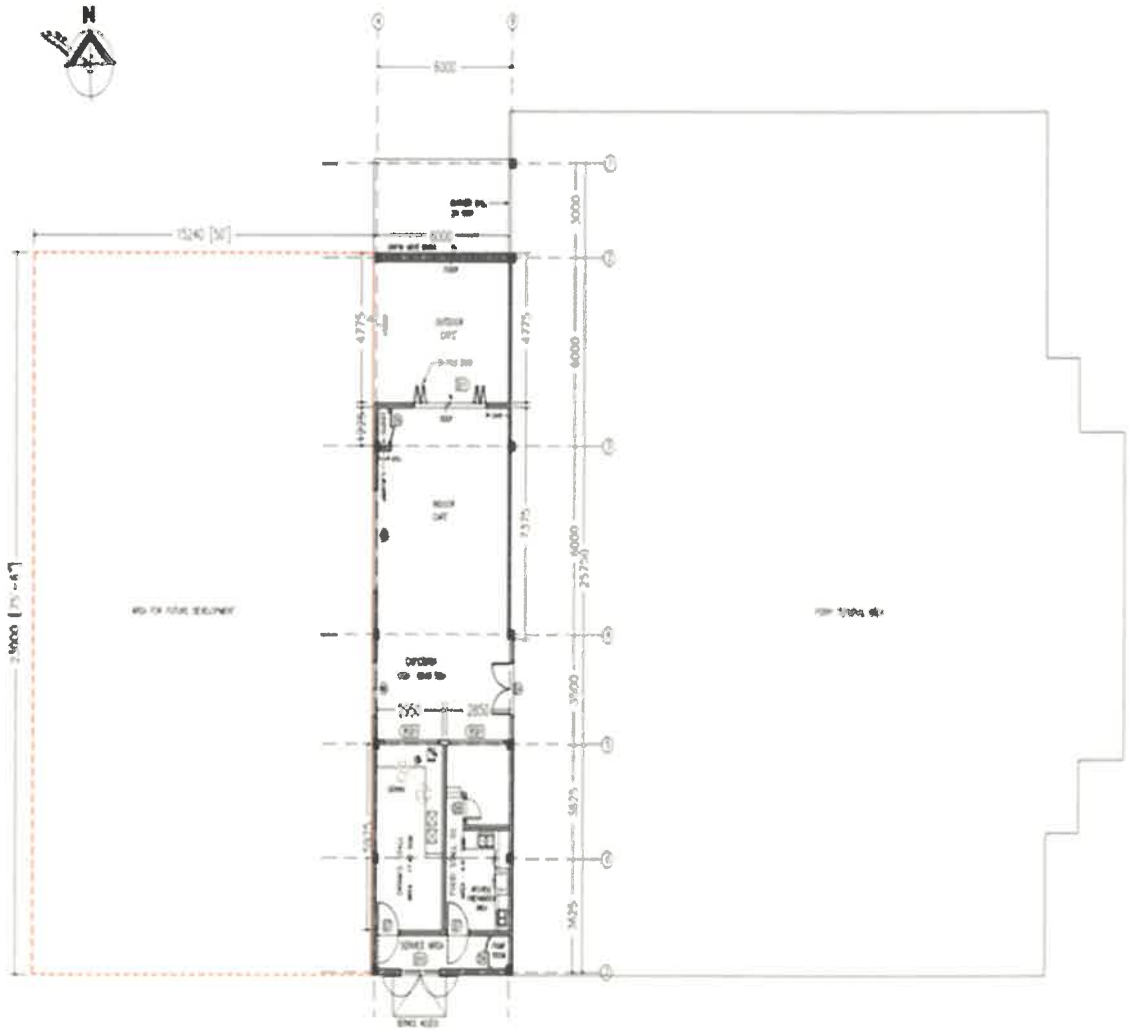

1

FEBBY TERMINAL CAFETERIA (As-built drawing)
SCALE 1:100

652 8831

info@kulhudhuffushicity.gov.mv

www.kulhudhuffushicity.gov.mv

@kfcitycouncil