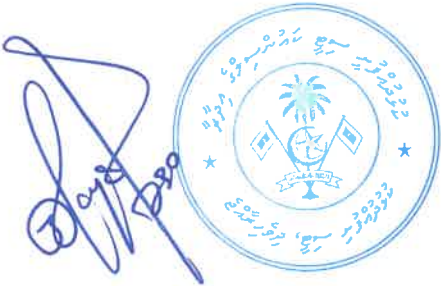

1 ފަނޑުކުރި

2 ވަނަ ބައި

A handwritten signature in blue ink is placed to the left of an official circular seal. The seal features a palm tree in the center, surrounded by text in Maldivian. The seal is blue and white.