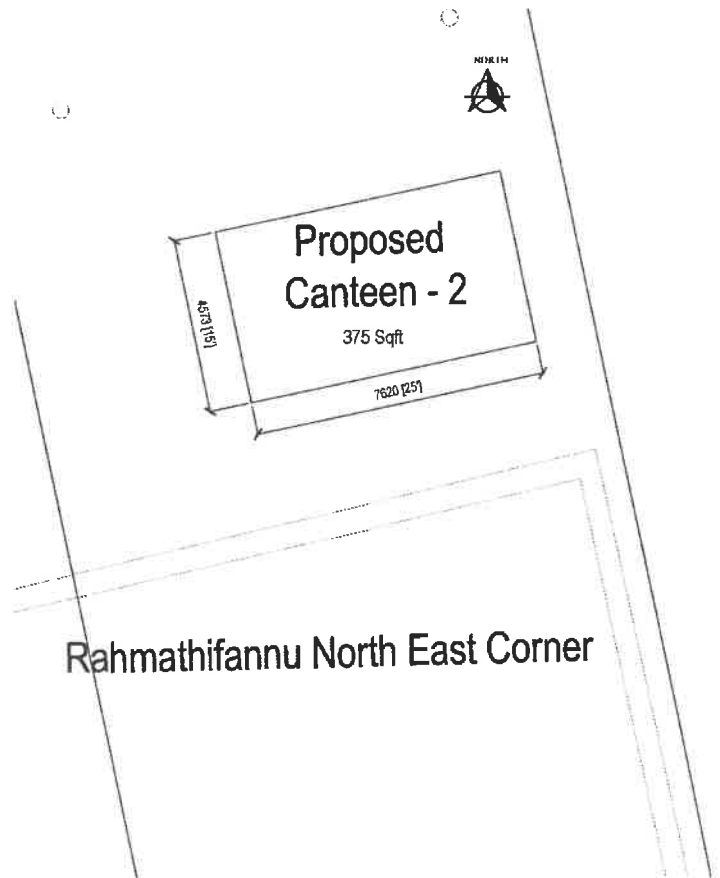

1 ފަނޑުކުރި

2 ވަނަ ބައި

A handwritten signature in blue ink is placed to the left of an official circular seal. The seal features a palm tree in the center, surrounded by text in Maldivian. The seal is blue and white.