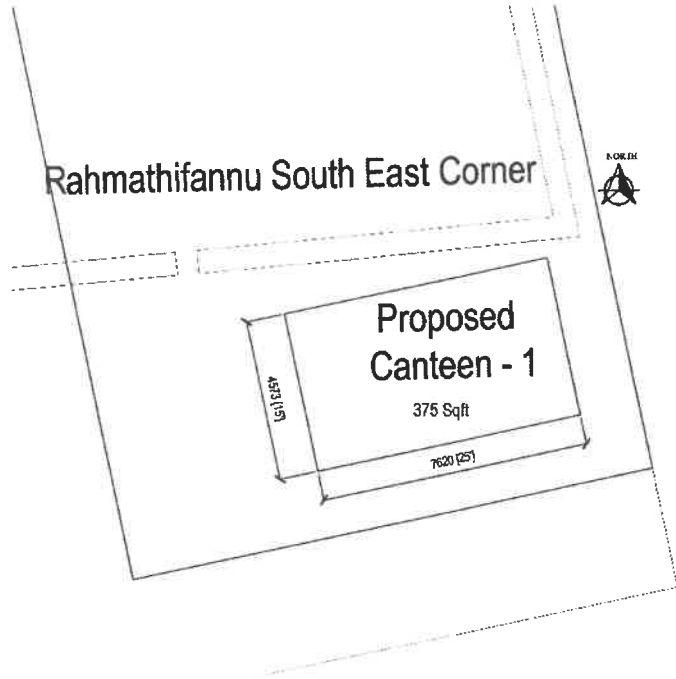

1 ފަނޑުކުރި

2 ވަނަ ބައި

A handwritten signature in blue ink is placed to the left of an official circular seal. The seal features a palm tree in the center, surrounded by text in Maldivian. The seal is blue and white.