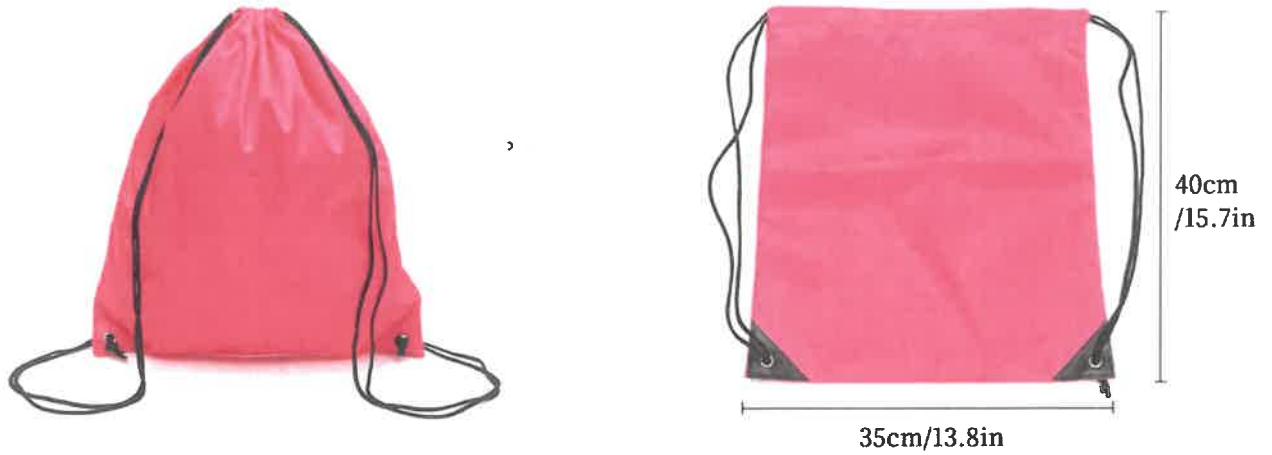

**ANNEX 3: Flag banner with Base**

**Base:** Water base

**Banner material:** Polyester, Waterproof

**Size:** ~10ft

**Quantity:** 20

### Annex 4: Drawstring sports bag

**Bag size:** Width = ~35 cm, Height = ~40cm

**Strap length:** ~30

**Material:** Polyester, waterproof

**Quantity:** 1000