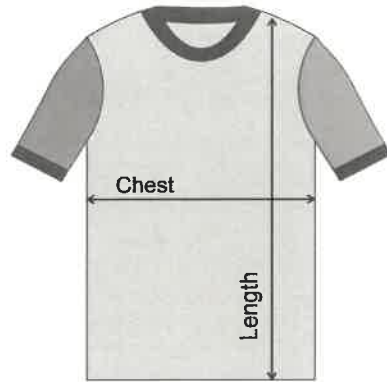

5. **Drawstring Sports Bag**

- 5.1. Sports bag material must be durable polyester.
- 5.2. High quality, durable, long lasting print of the artwork.
- 5.3. Must meet the dimensions provided in (annex 4).

**ANNEX 1: Jersey**

**Sizes Chart:**

Size	XS	S	M	L	XL	2XL	3XL	4XL	5XL	6XL
Chest (inch)	18	19	20	21	22	23	24	25	26	27
Length (inch)	26	27	28	29	30	31	32	33	34	35

**Material: Honeycomb Polyester Weft-Knitted Fabric**

**Quantity: Variation #1**

	XS	S	M	L	XL	XXL	2XL	3XL	4XL	6XL	Total
Short Sleeve	60	70	115	135	100	60	35	40	20	15	650
Long Sleeve	30	40	60	60	50	30	20	20	10	30	350

**Total: 1000 Units, SS:LS | 650:350**

*[Handwritten Signature]*

### Annex 4: Drawstring sports bag

**Bag size:** Width = ~35 cm, Height = ~40cm

**Strap length:** ~30

**Material:** Polyester, waterproof

**Quantity:** 1000