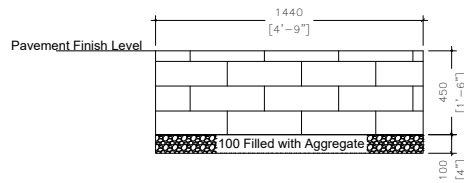

Hose Store 1

Hose Store 2

SIDE VIEW

Hose Store 3