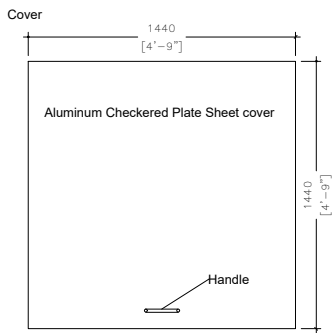

Water Kiosk 1

Meter Board 3
Single phase
2 meters

4094 [13'-5"]

2455 [8'-1"]

7159 [23'-6"]

Hose Store 1

TOP VIEW

SIDE VIEW

Hose Store 2

TOP VIEW

SIDE VIEW

Hose Store 3

SIDE VIEW