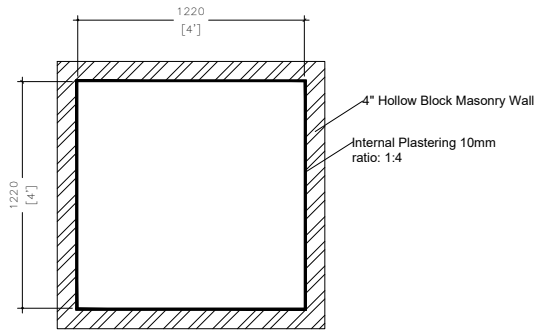

Water Kiosk 1

Meter Board 3
Single phase
2 meters

4094 [13'-5"]

2455 [8'-1"]

7159 [23'-6"]

Hose Store 1

TOP VIEW

SIDE VIEW

Hose Store 2

TOP VIEW

SIDE VIEW

Hose Store 3

SIDE VIEW