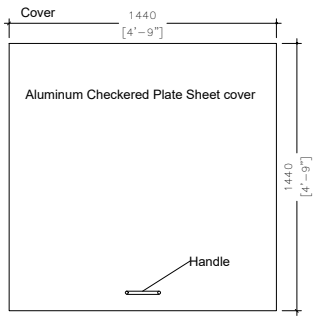

Water Kiosk 1

Meter Board 3
Single phase
2 meters

4094 [13'-5"]

2455 [8'-1"]

7159 [23'-6"]

Hose Store 1

TOP VIEW

SIDE VIEW