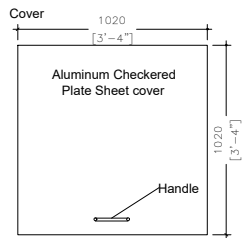

Water Kiosk 1

Meter Board 3
Single phase
2 meters

4094 [13'-5"]

2455 [8'-1"]

7159 [23'-6"]

Hose Store 1

TOP VIEW

SIDE VIEW

Hose Store 2

TOP VIEW

SIDE VIEW

Hose Store 3

SIDE VIEW