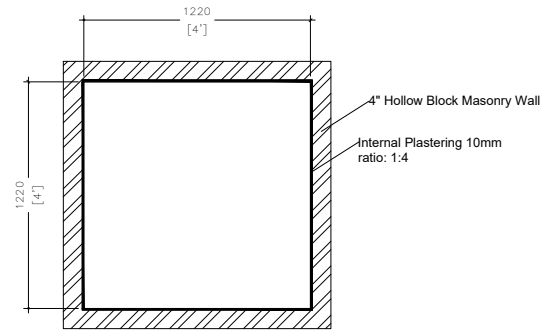

Water Kiosk 1

Meter Board 3
Single phase
2 meters

4094 [13'-5"]

2455 [8'-1"]

7159 [23'-6"]

Hose Store 1

TOP VIEW

SIDE VIEW

Hose Store 2

TOP VIEW

SIDE VIEW

Hose Store 3

SIDE VIEW