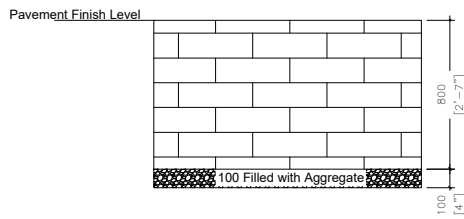

Water Kiosk 1

Meter Board 3
Single phase
2 meters

4094 [13'-5"]

2455 [8'-1"]

7159 [23'-6"]

Hose Store 1

TOP VIEW

SIDE VIEW